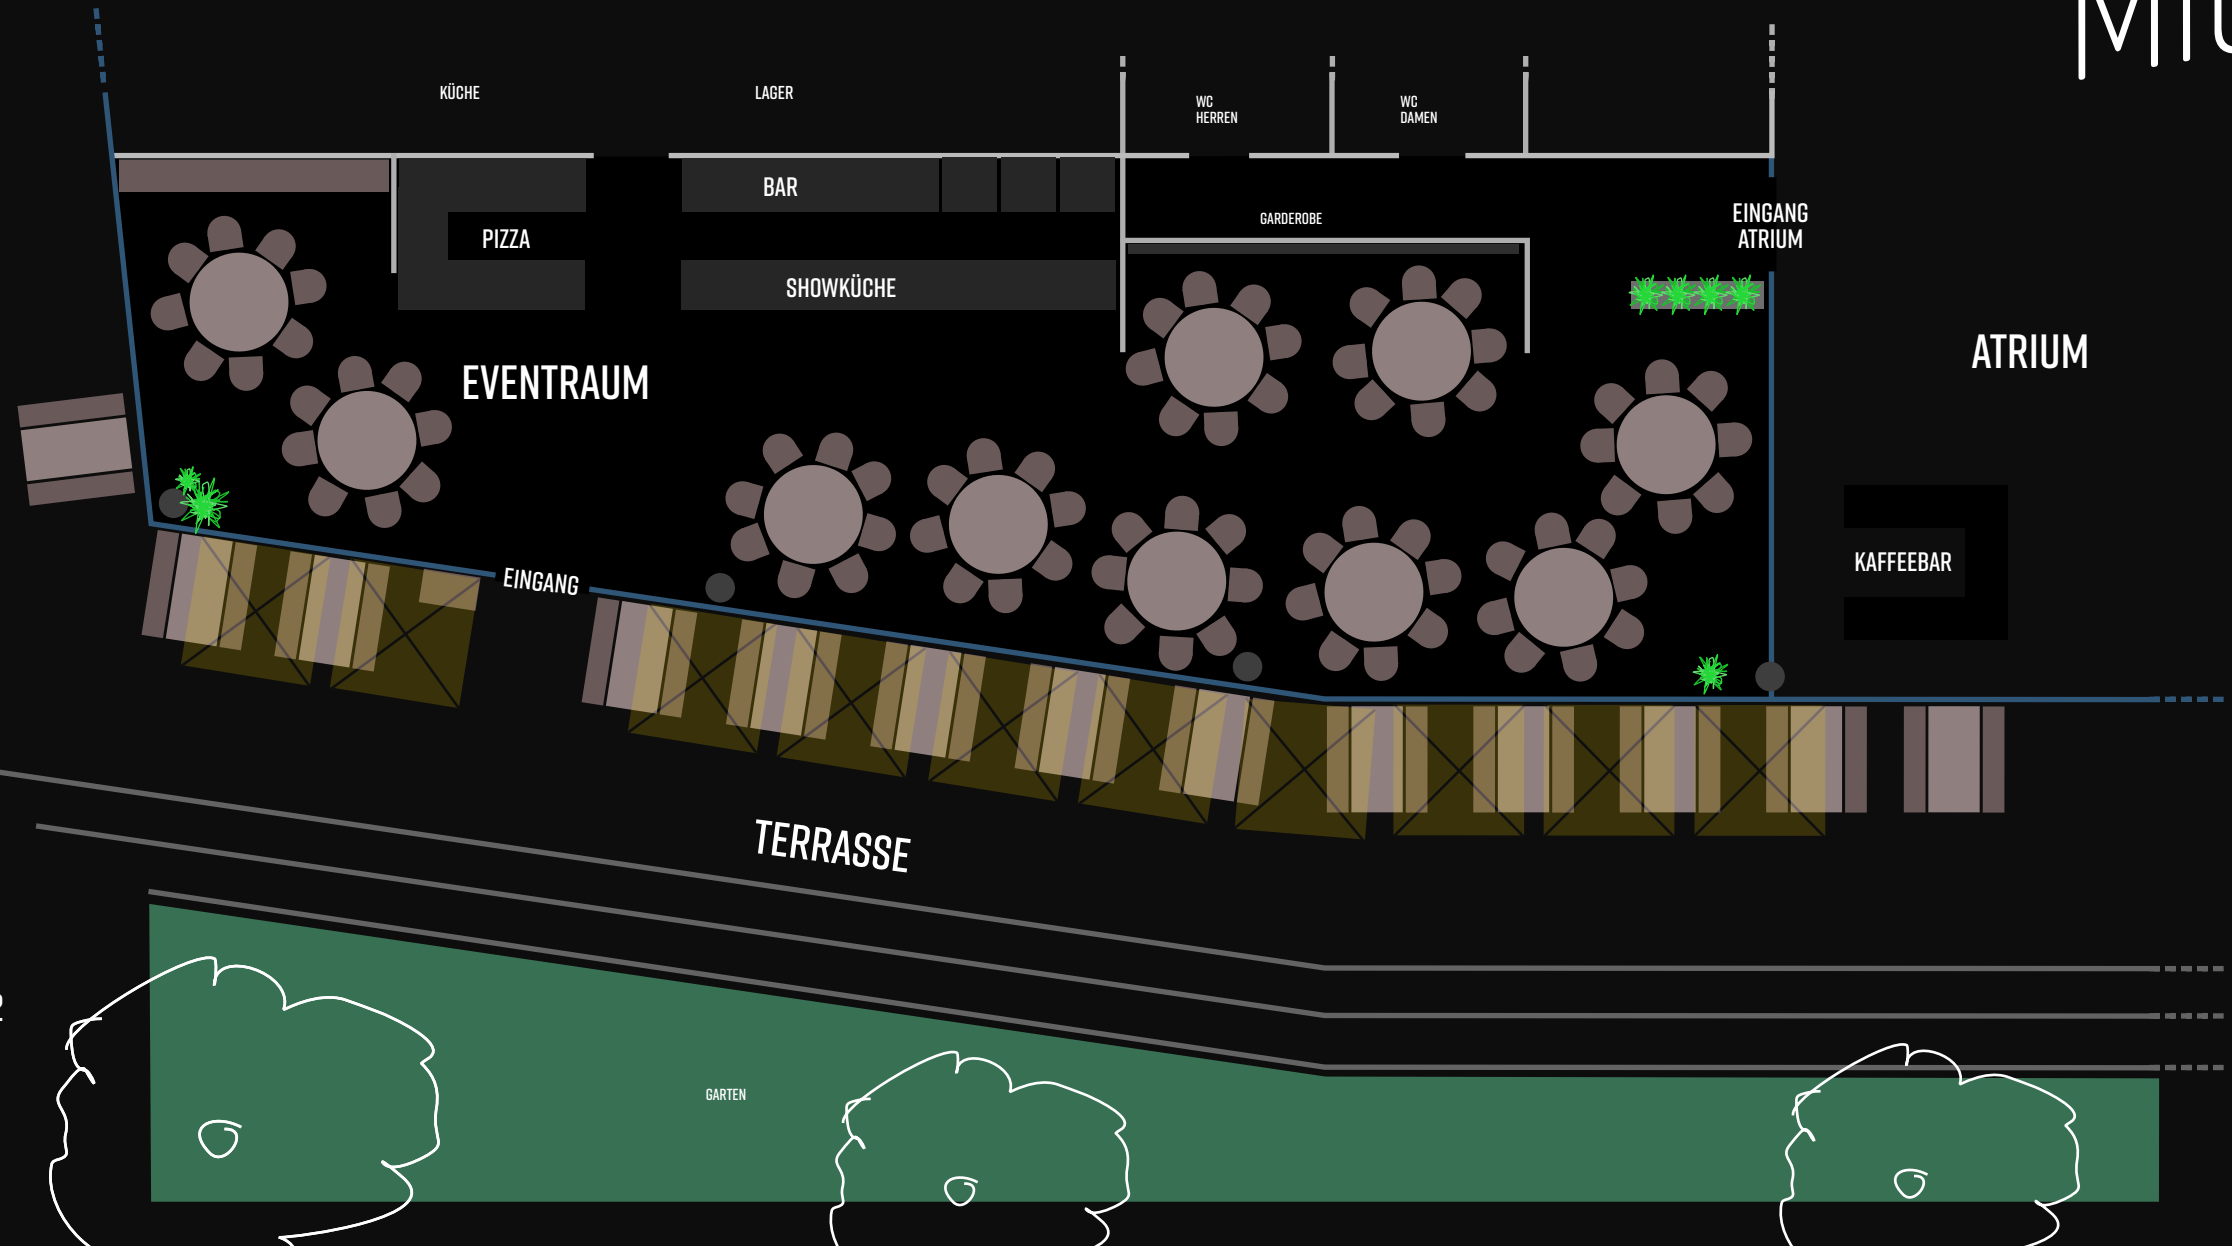

FOOD DRINKS EVENTS  
EMPFANG (50-100 PAX)

LEO  
MIO

089 2000 7842  
LEO-MIO.DE

GARTEN

FOOD DRINKS EVENTS  
TAFEL (20-40 PAX)

LEO  
MIO

089 2000 7842  
LEO-MIO.DE

GARTEN

FOOD DRINKS EVENTS  
HOCHZEIT (40-60 PAX)

LEO  
MIO

089 2000 7842  
LEO-MIO.DE

GARTEN

FOOD DRINKS EVENTS  
FAMILY STYLE (30-50 PAX)

LEO  
MIO

089 2000 7842  
LEO-MIO.DE

FOOD DRINKS EVENTS  
TAGUNG (20-40 PAX)

LEO  
MIO

089 2000 7842  
LEO-MIO.DE

FOOD DRINKS EVENTS  
RESTAURANT STYLE (80-100 PAX)

LEO  
MIO

089 2000 7842  
LEO-MIO.DE

GARTEN