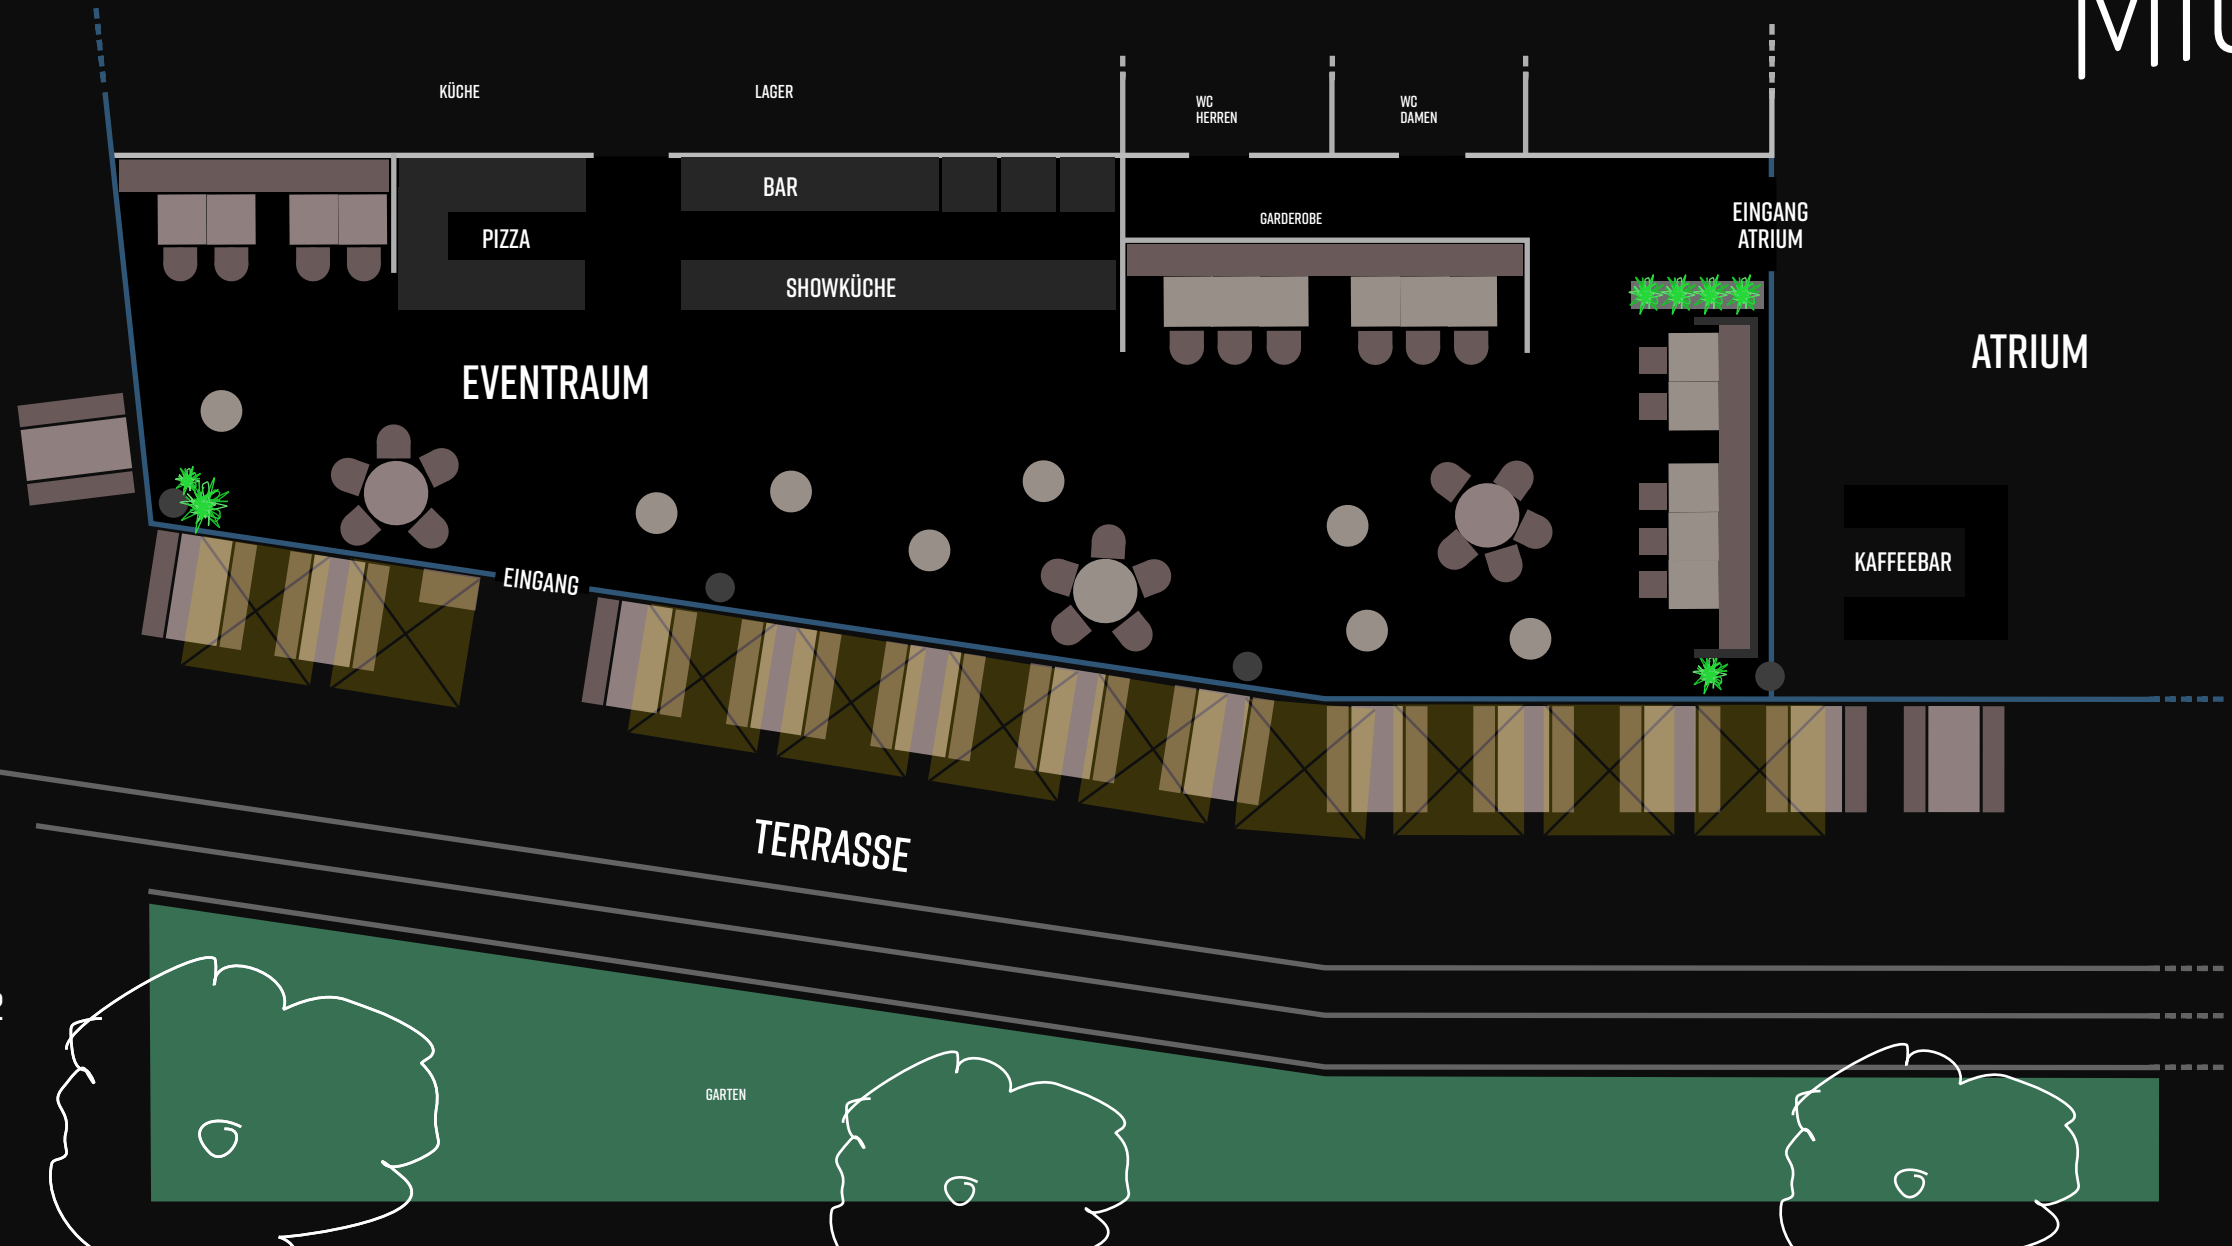

FOOD DRINKS EVENTS  
EMPFANG (50-100 PAX)

LEO  
MIO

089 2000 7842  
LEO-MIO.DE

GARTEN

FOOD DRINKS EVENTS  
TAFEL (20-40 PAX)

LEO  
MIO

089 2000 7842  
LEO-MIO.DE

GARTEN

FOOD DRINKS EVENTS  
HOCHZEIT (40-60 PAX)

LEO  
MIO

089 2000 7842  
LEO-MIO.DE

GARTEN

FOOD DRINKS EVENTS  
FAMILY STYLE (30-50 PAX)

LEO  
MIO

089 2000 7842  
LEO-MIO.DE

FOOD DRINKS EVENTS  
TAGUNG (20-40 PAX)

LEO  
MIO

089 2000 7842  
LEO-MIO.DE

FOOD DRINKS EVENTS  
RESTAURANT STYLE (80-100 PAX)

LEO  
MIO

089 2000 7842  
LEO-MIO.DE

GARTEN