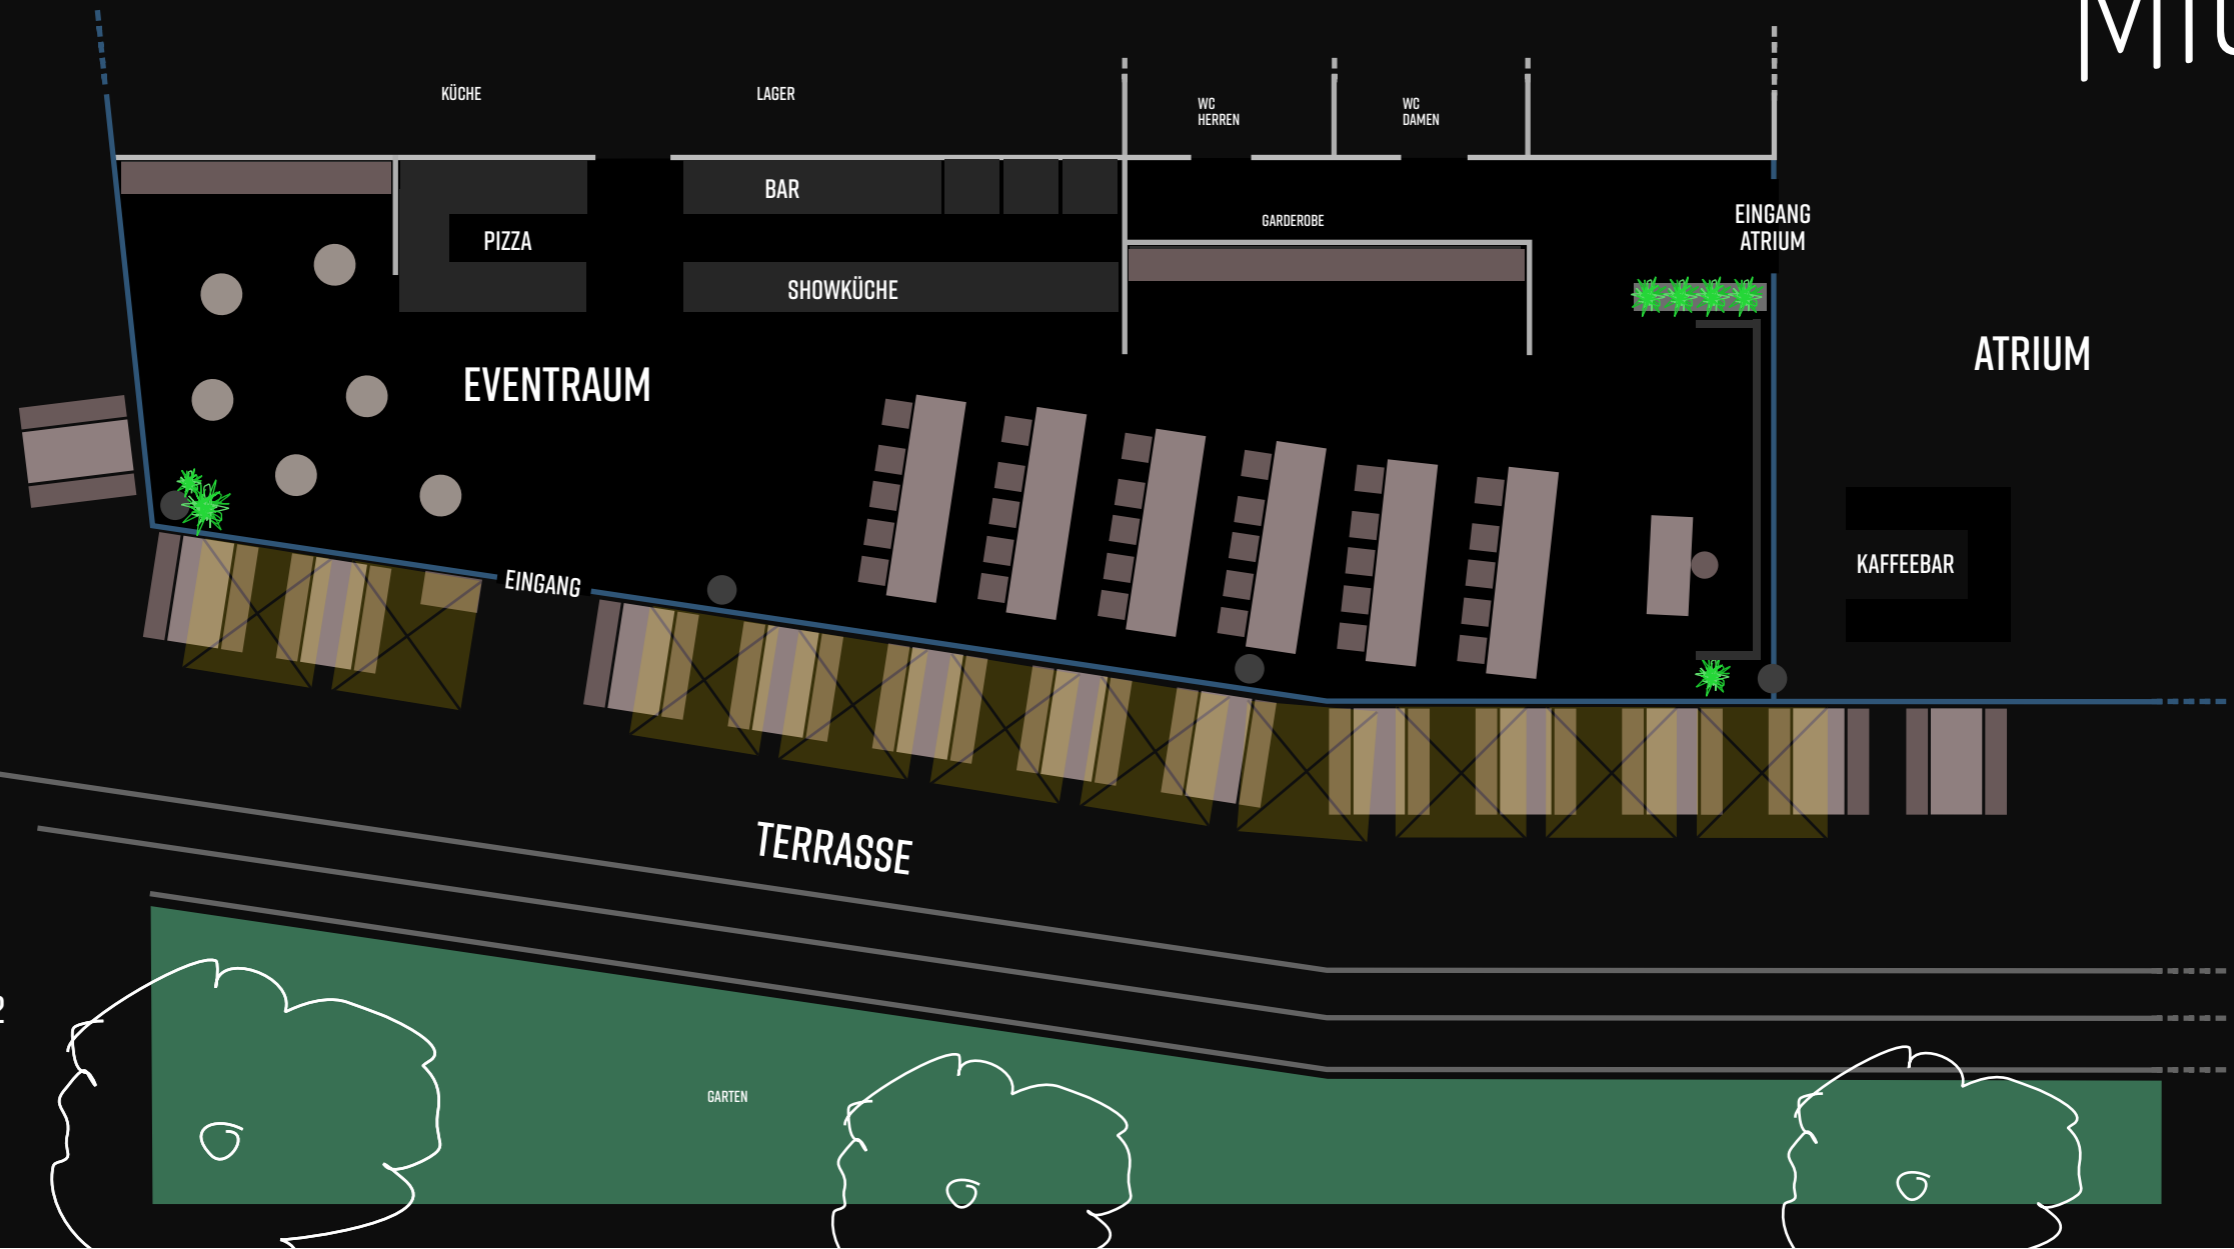

FOOD DRINKS EVENTS  
HOCHZEIT (40-60 PAX)

LEO  
MIO

089 2000 7842  
LEO-MIO.DE

GARTEN

FOOD DRINKS EVENTS  
FAMILY STYLE (30-50 PAX)

LEO  
MIO

089 2000 7842  
LEO-MIO.DE

FOOD DRINKS EVENTS  
TAGUNG (20-40 PAX)

LEO  
MIO

089 2000 7842  
LEO-MIO.DE

FOOD DRINKS EVENTS  
RESTAURANT STYLE (80-100 PAX)

LEO  
MIO

089 2000 7842  
LEO-MIO.DE

GARTEN