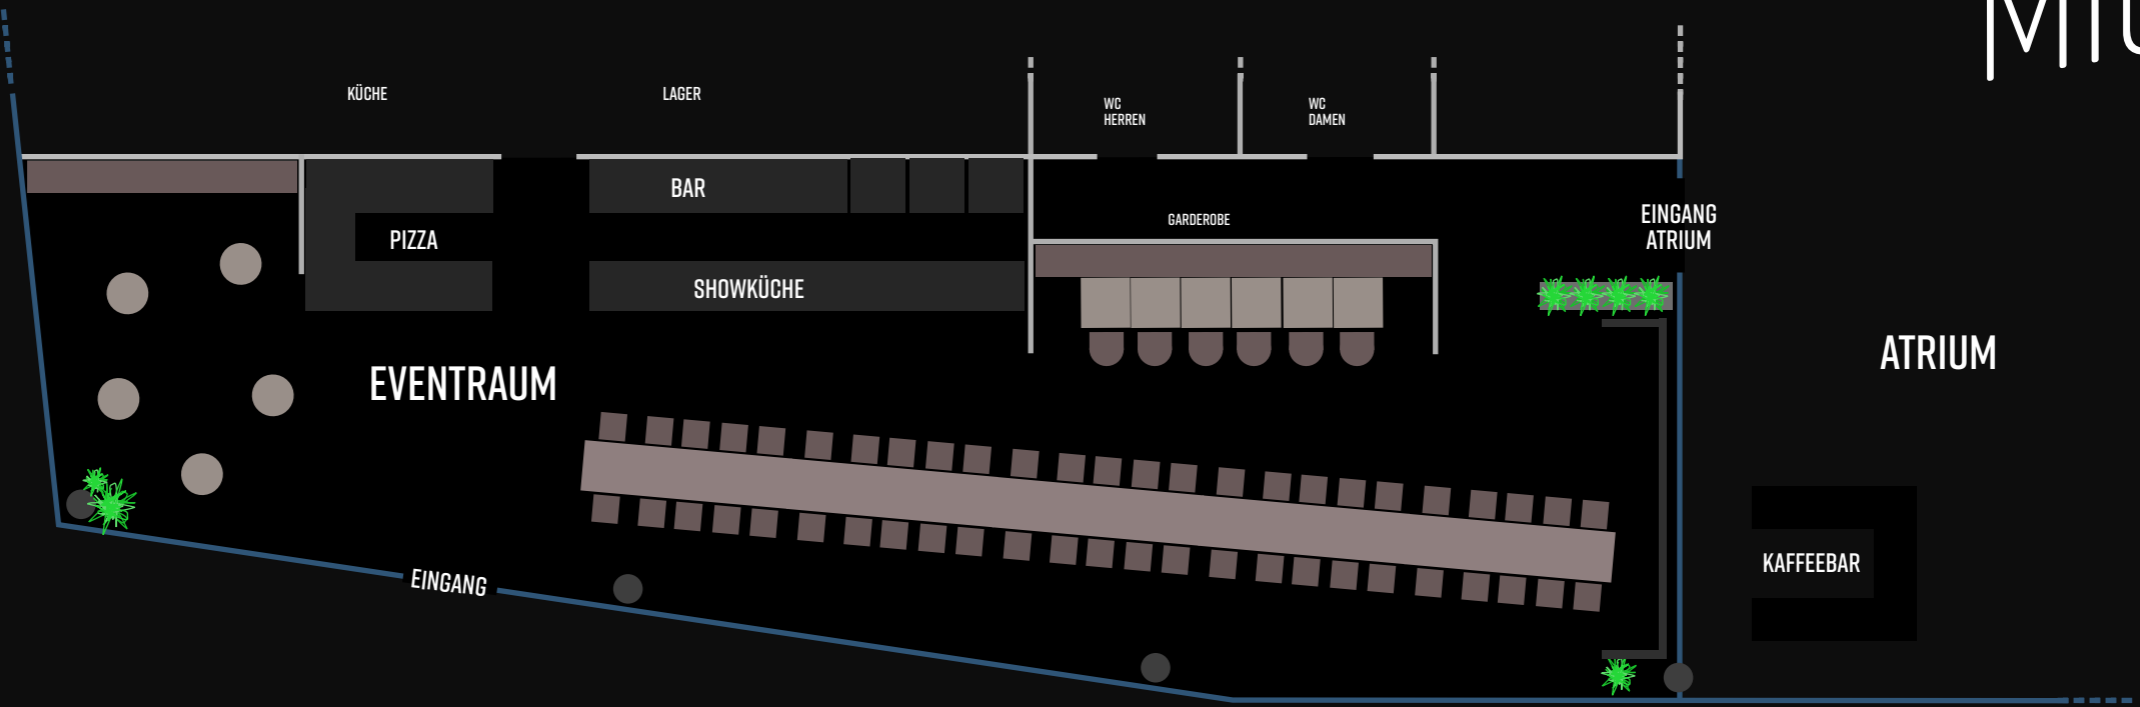

FOOD DRINKS EVENTS  
EMPFANG (50-100 PAX)

LEO  
MIO

089 2000 7842  
LEO-MIO.DE

GARTEN

FOOD DRINKS EVENTS  
TAFEL (20-40 PAX)

LEO  
MIO

089 2000 7842  
LEO-MIO.DE

GARTEN

FOOD DRINKS EVENTS  
HOCHZEIT (40-60 PAX)

LEO  
MIO

089 2000 7842  
LEO-MIO.DE

GARTEN

FOOD DRINKS EVENTS  
FAMILY STYLE (30-50 PAX)

LEO  
MIO

089 2000 7842  
LEO-MIO.DE

FOOD DRINKS EVENTS  
TAGUNG (20-40 PAX)

LEO  
MIO

089 2000 7842  
LEO-MIO.DE

FOOD DRINKS EVENTS  
RESTAURANT STYLE (80-100 PAX)

LEO  
MIO

089 2000 7842  
LEO-MIO.DE

GARTEN