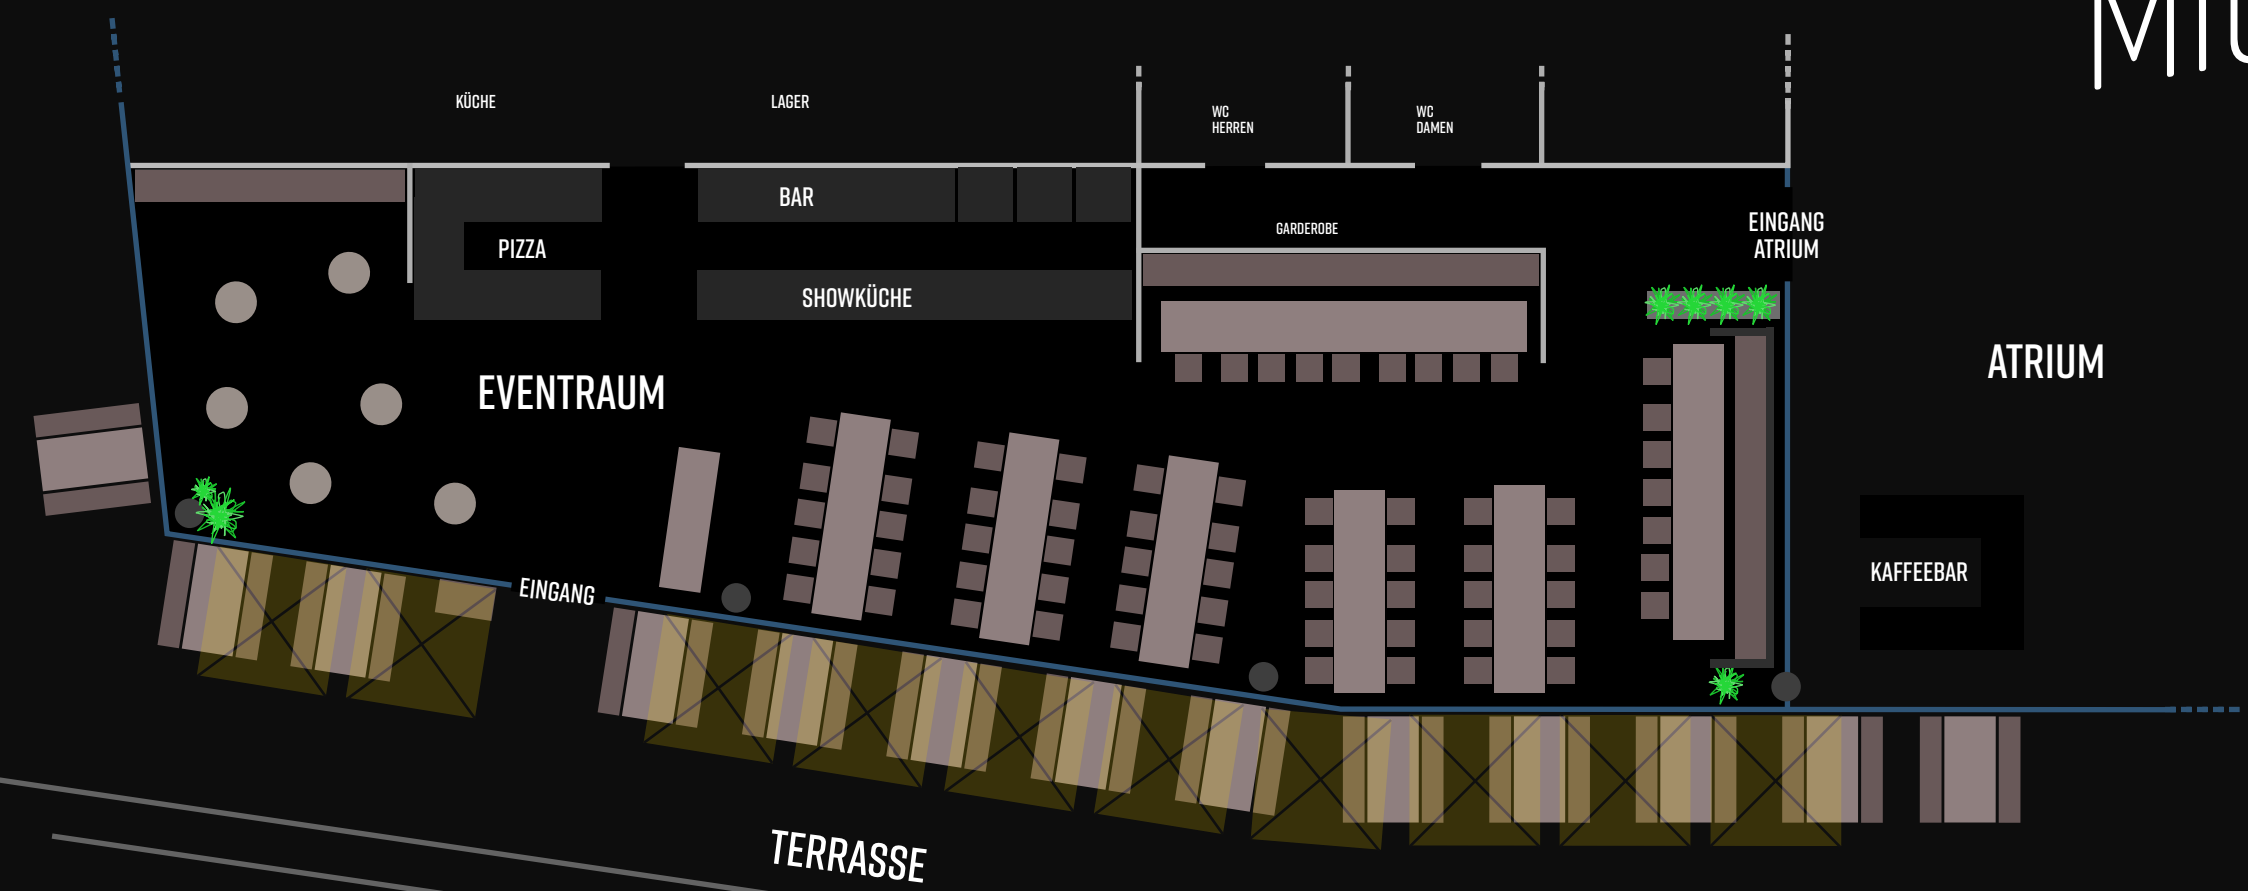

FOOD DRINKS EVENTS  
HOCHZEIT (40-60 PAX)

LEO  
MIO

089 2000 7842  
LEO-MIO.DE

GARTEN

FOOD DRINKS EVENTS  
FAMILY STYLE (30-50 PAX)

LEO  
MIO

089 2000 7842  
LEO-MIO.DE

FOOD DRINKS EVENTS  
TAGUNG (20-40 PAX)

LEO  
MIO

089 2000 7842  
LEO-MIO.DE

FOOD DRINKS EVENTS  
RESTAURANT STYLE (80-100 PAX)

LEO  
MIO

089 2000 7842  
LEO-MIO.DE

GARTEN